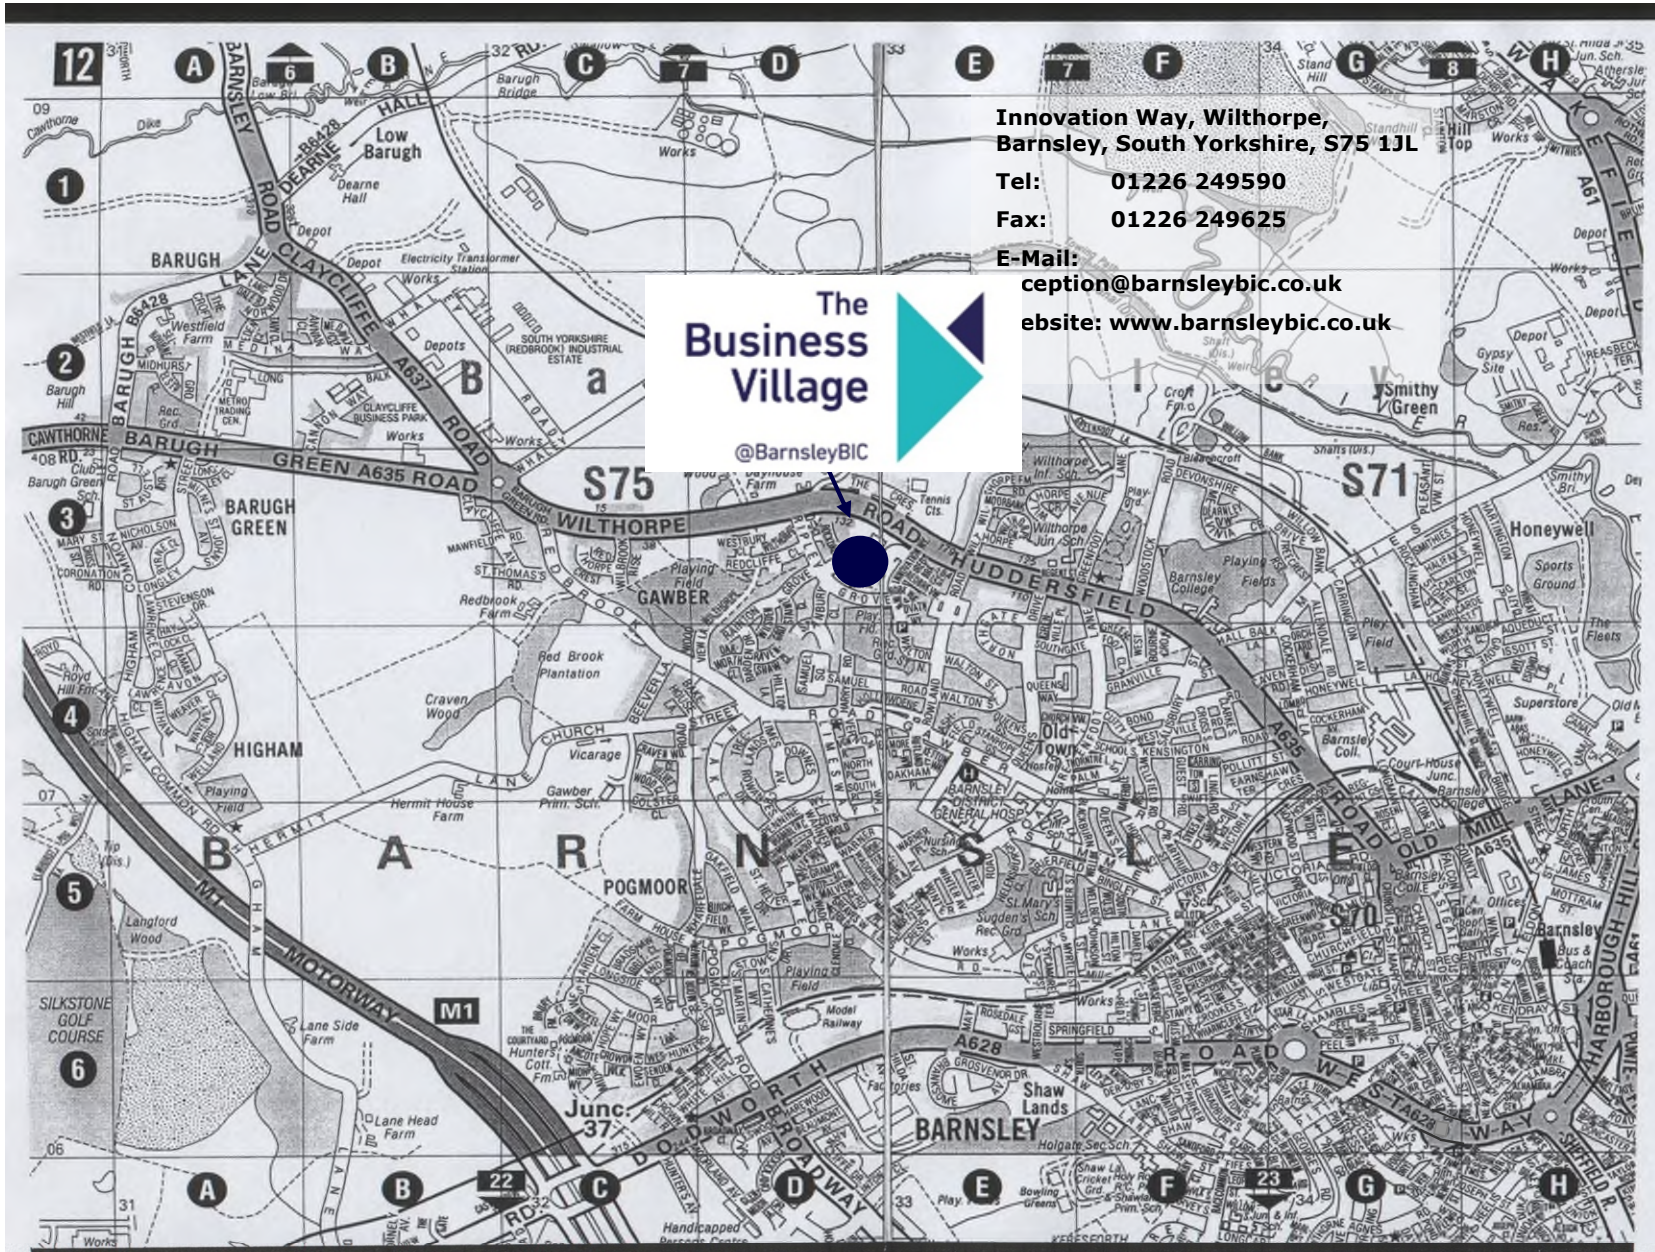

From Dearne Valley

- Take the **A635 Doncaster Road** following the signs for Barnsley – passing through Darfield and Ardsley until you come to **Stairfoot roundabout** at the bottom of the hill.
- Take the third exit (**A635 Doncaster Road**) and continue along this road (passing **Kendray Hospital** on the left) for $\frac{1}{4}$ mile. At the traffic lights go straight ahead.
- Turn right at the next set of traffic lights.
- Take the first exit at the roundabout onto the **A628 West Way** and at the traffic lights outside **Morrisons** go straight ahead.
- Take the fourth exit at the next roundabout onto **Shambles Street**.
- Turn left onto **St Mary's Place** (behind **Town Hall**) and continue ahead onto **Church Lane**.
- Continue straight ahead at the traffic lights onto **A635 Huddersfield Road** for 1 mile. BBIC is on the left.
- As you turn into **Innovation Way**, take second turn on the right, the main reception visitor car park is on your left. If this car park is full, additional parking is available around the site.

MAP TO BARNSELYBIC WILTHORPE

**Innovation Way, Wilthorpe,
Barnsley, South Yorkshire, S75 1JL**

Tel: 01226 249590

Fax: 01226 249625

E-Mail: reception@barnsleybic.co.uk

Website: www.barnsleybic.co.uk

**Travelling From the
M1 Motorway & Dearne Valley**

- From Junction 37
- ▲ From Junction 38
- ◆ From Dearne Valley

**From
Dearne
Valley**

MAP TO BARNSELYBIC WILTHORPE

**Innovation Way, Wilthorpe,
Barnsley, South Yorkshire, S75 1JL**

Tel: 01226 249590

Fax: 01226 249625