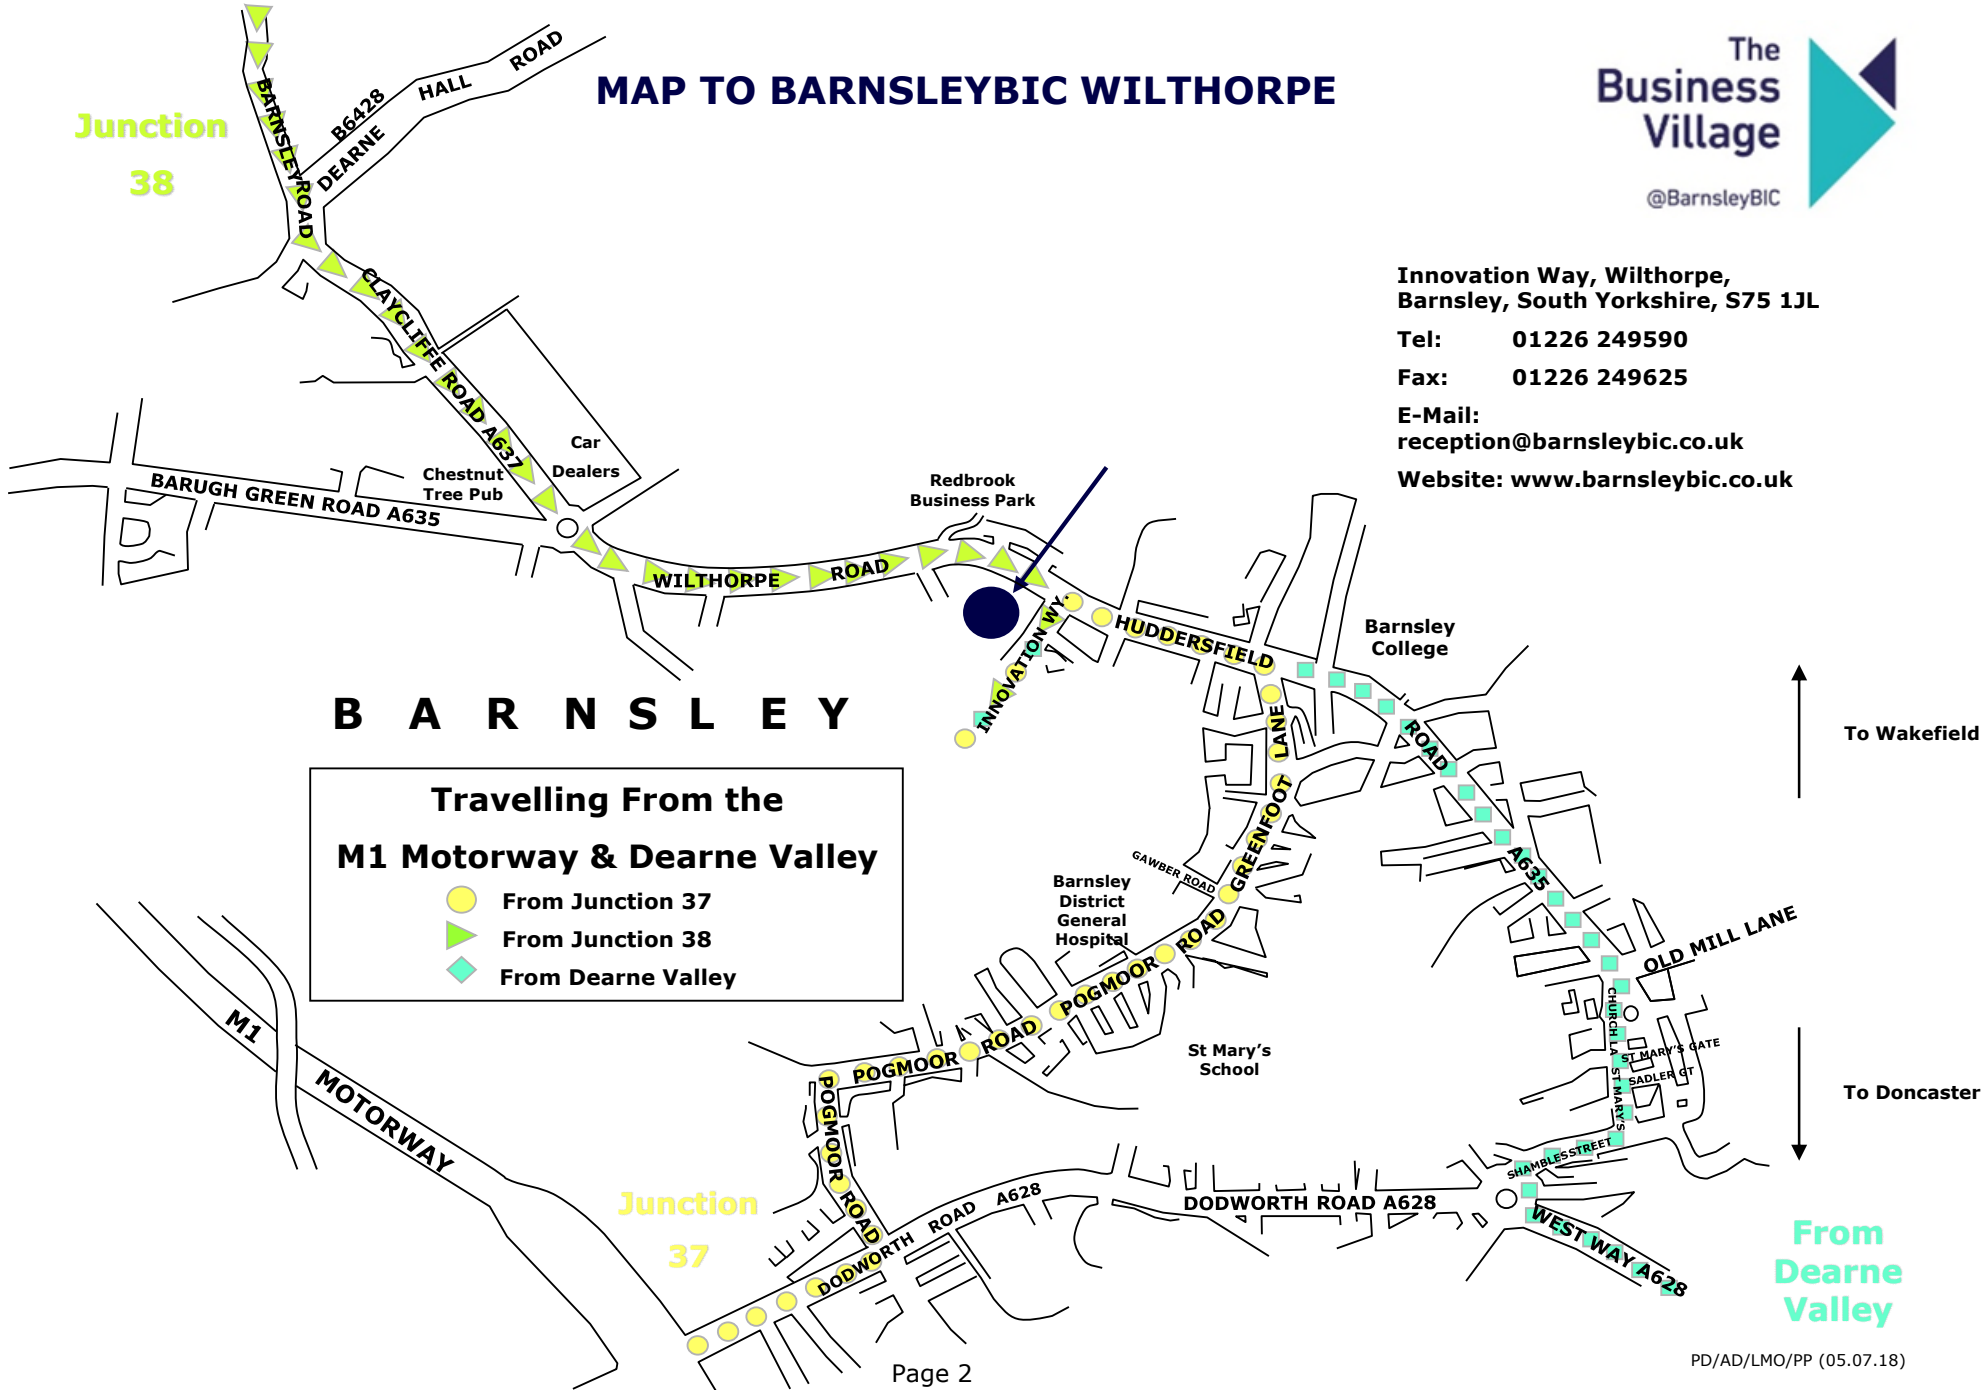

**Innovation Way, Wilthorpe,
Barnsley, South Yorkshire, S75 1JL**

Tel: 01226 249590

Fax: 01226 249625

E-Mail: reception@barnsleybic.co.uk

Website: www.barnsleybic.co.uk