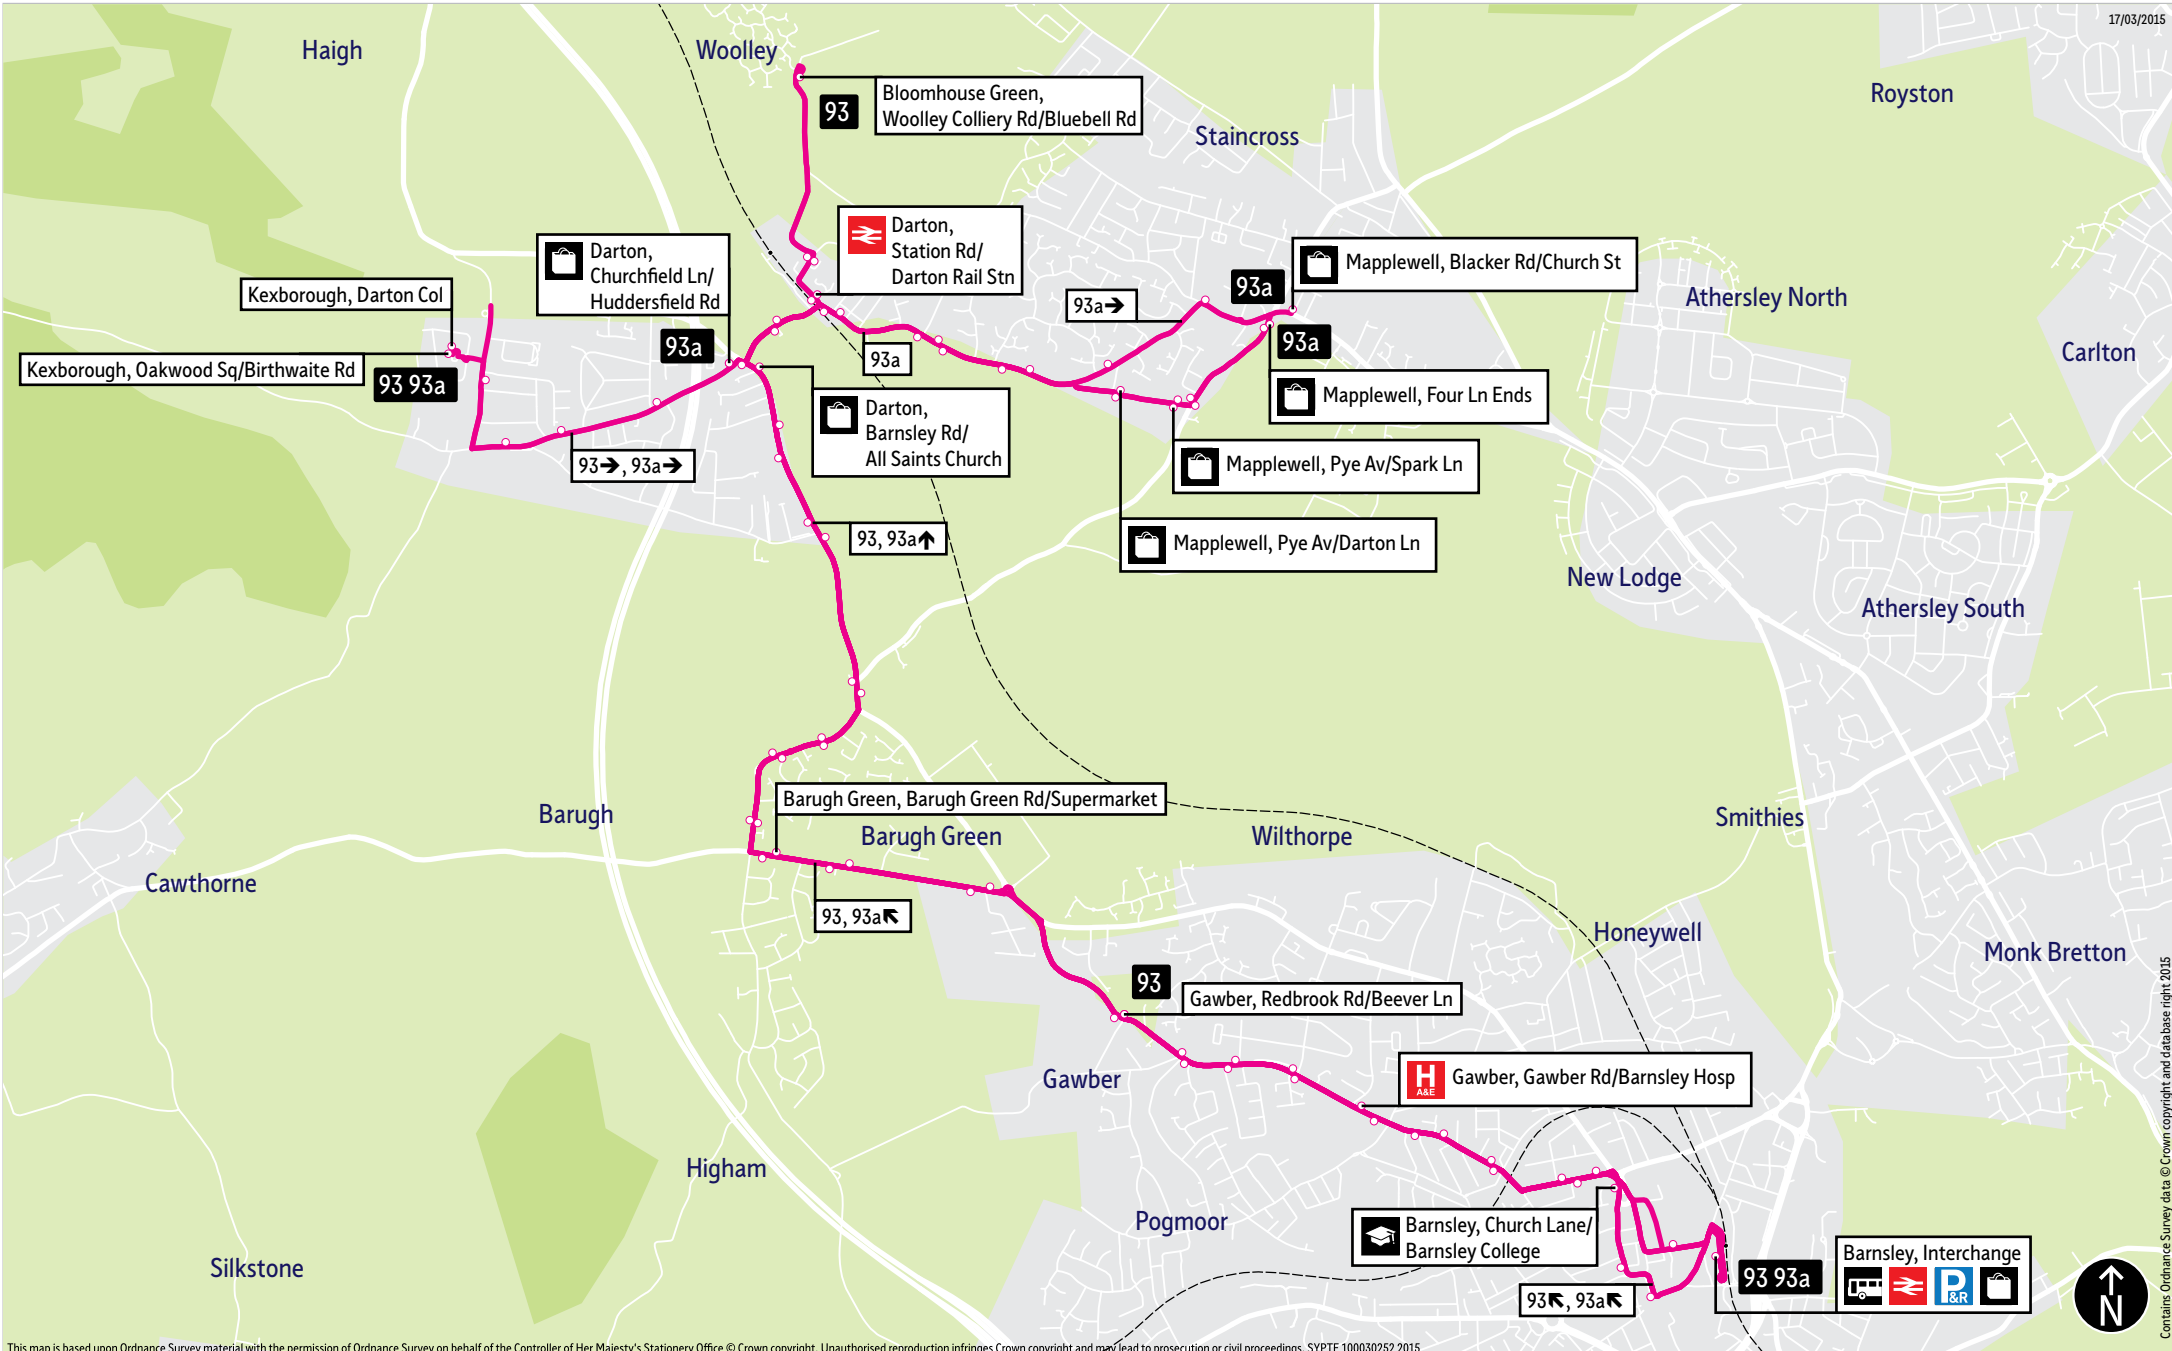

Bus route map for services 93 and 93a

17/03/2015

■ = Terminus point
🚏 = Public transport
🛒 = Shopping area
🚚 = Bus route & stops
--- = Rail line & station
— = Tram route & stop

Contains Ordnance Survey data © Crown copyright and database right 2015