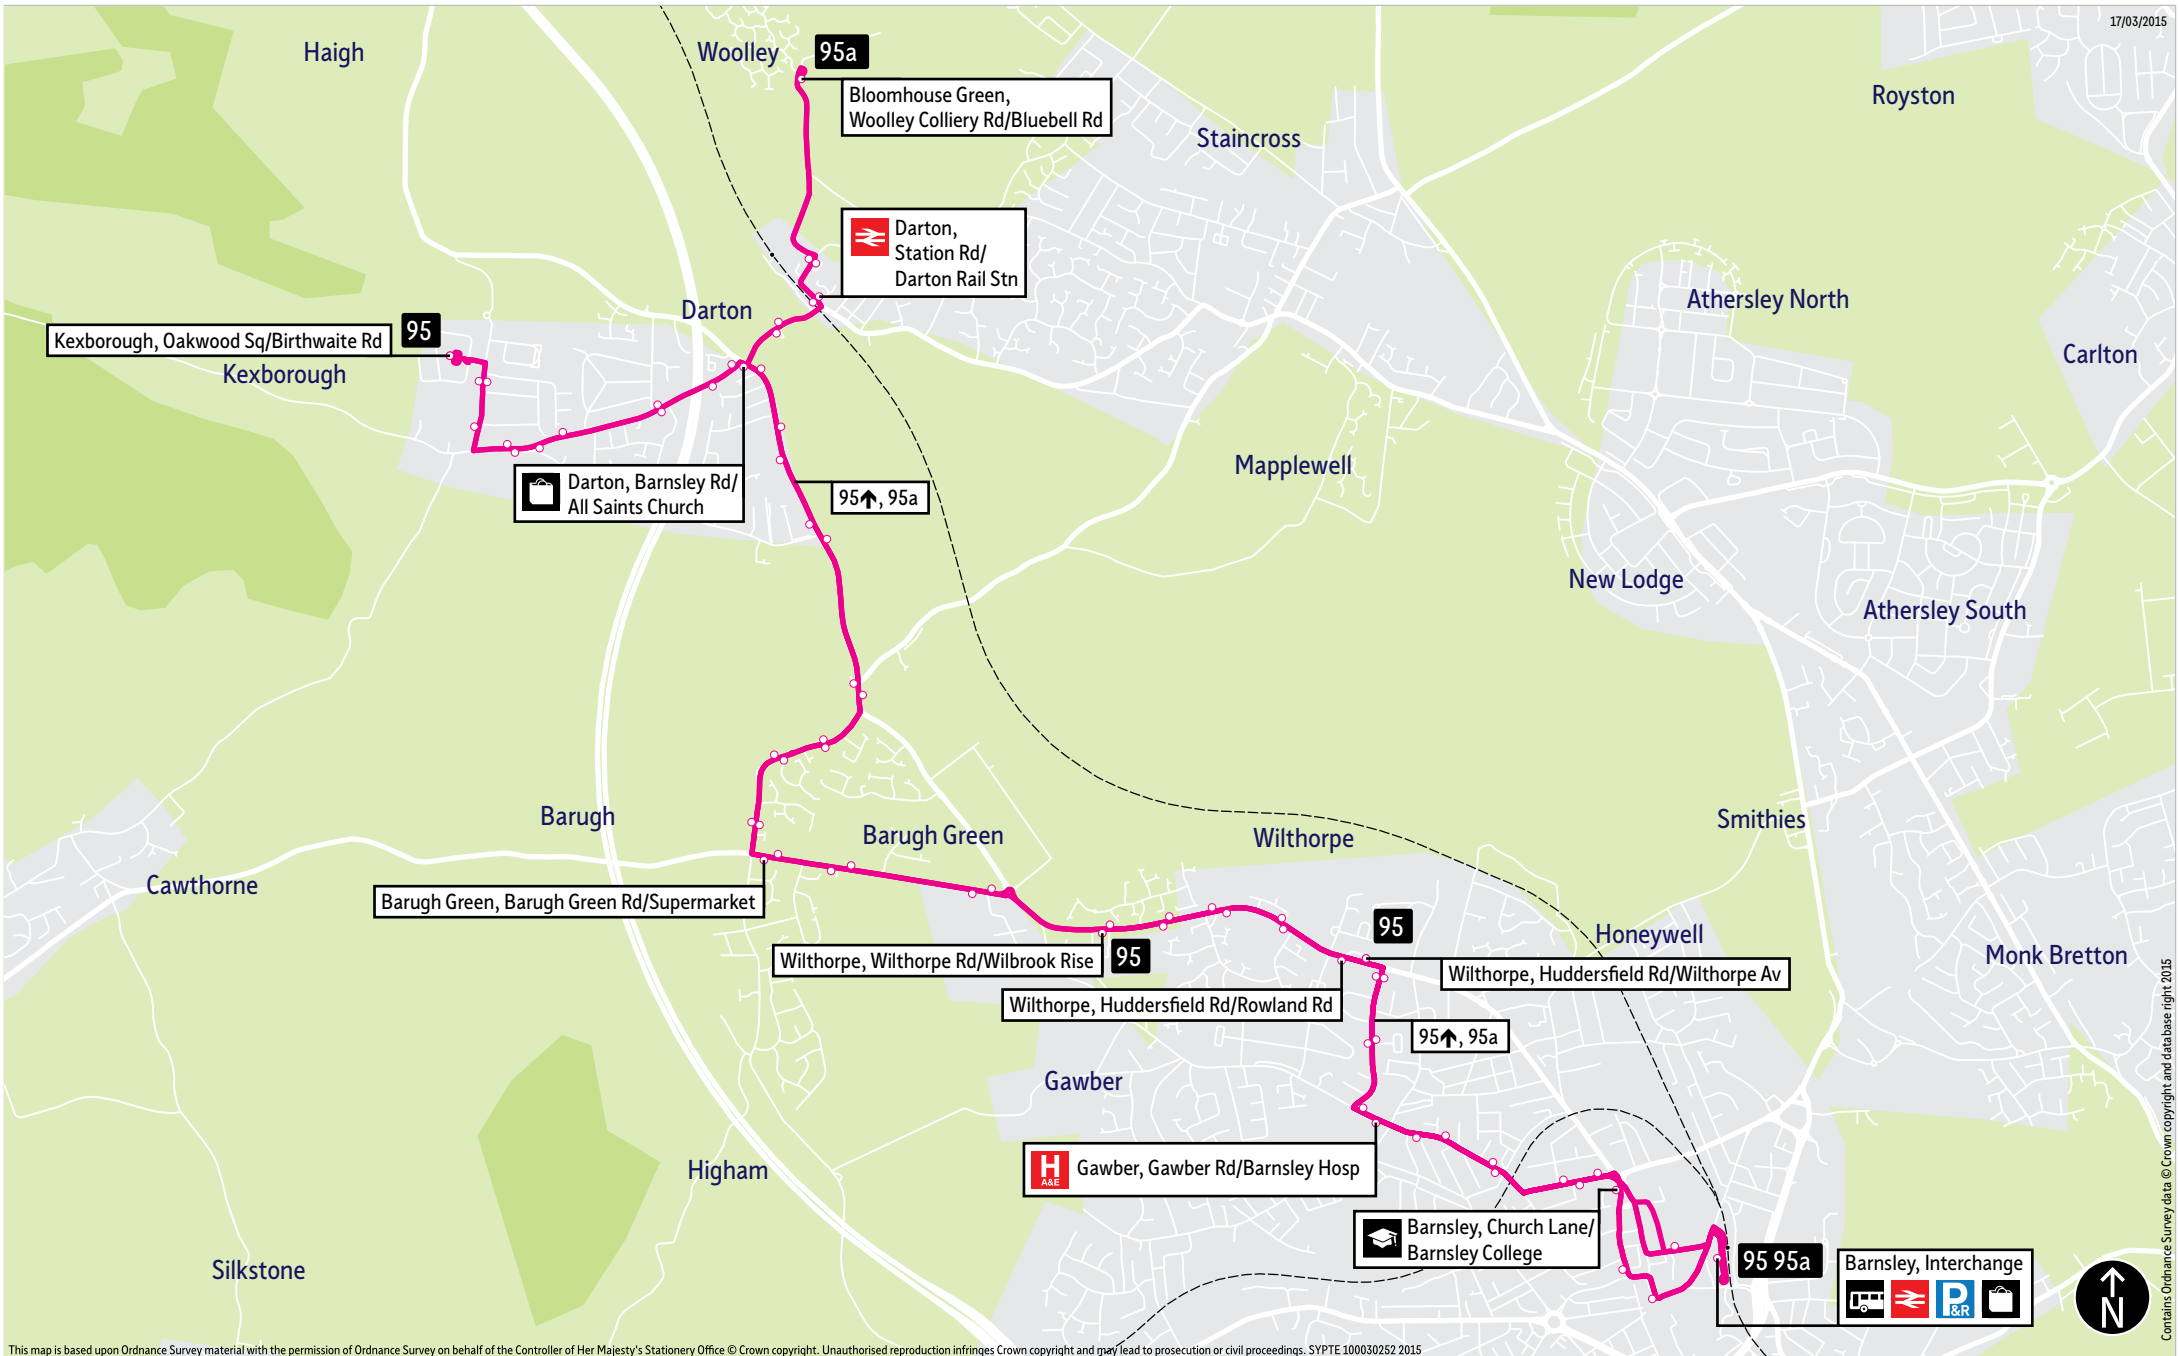

Bus route map for services 95 and 95a

17/03/2015

- = Terminus point
- = Public transport
- = Shopping area
- = Bus route & stops
- = Rail line & station
- = Tram route & stop

Contains Ordnance Survey data © Crown copyright and database right 2015